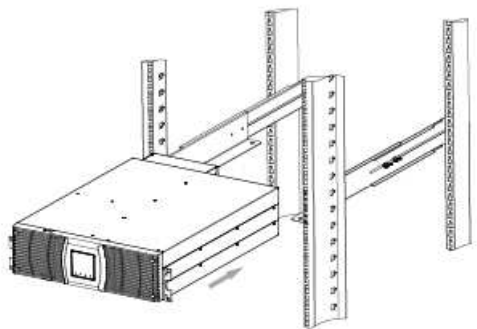

Manual for Rack Kit of PowerWalker VFI 600RT LCD Rack Fixing

PDU Fixing

EN

If you want to remove PDU, please follow the figures as below.

Manual for Rack Kit of PowerWalker VFI 1000RT LCD

Rack fixing

EN

PDU fixing