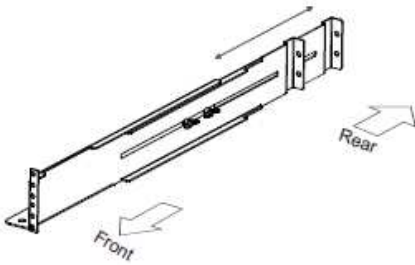

Manual for Rack Kit of PowerWalker VFI 600RT LCD Rack Fixing

PDU Fixing

EN

If you want to remove PDU, please follow the figures as below.

Manual for Rack Kit of PowerWalker VFI 1000RT LCD

Rack fixing

EN

PDU fixing