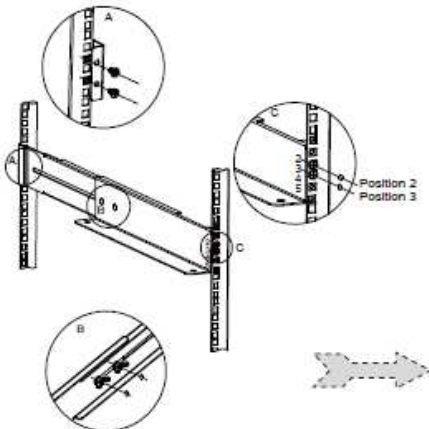

Manual for Rack Kit of PowerWalker VFI 600RT LCD Rack Fixing

PDU Fixing

EN

If you want to remove PDU, please follow the figures as below.

Manual for Rack Kit of PowerWalker VFI 1000RT LCD

Rack fixing

EN

PDU fixing