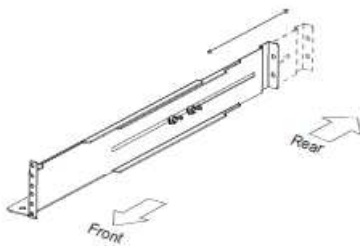

Manual for Rack Kit of PowerWalker VFI 600RT LCD Rack Fixing

PDU Fixing

EN

If you want to remove PDU, please follow the figures as below.

Manual for Rack Kit of PowerWalker VFI 1000RT LCD

Rack fixing

EN

PDU fixing