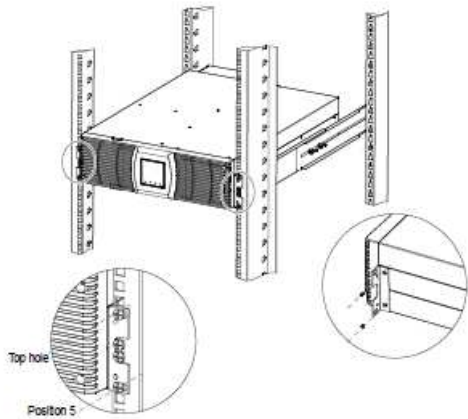

Manual for Rack Kit of PowerWalker VFI 600RT LCD Rack Fixing

PDU Fixing

EN

If you want to remove PDU, please follow the figures as below.

Manual for Rack Kit of PowerWalker VFI 1000RT LCD

Rack fixing

EN

PDU fixing