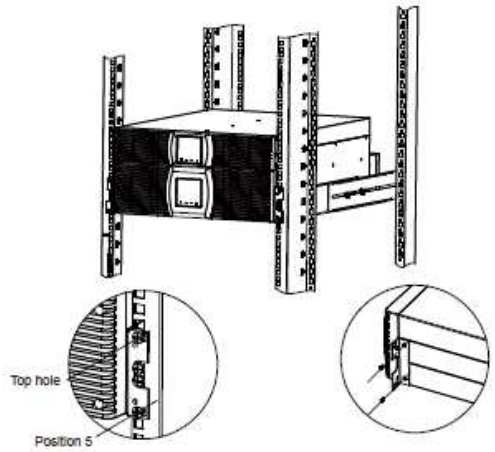

Manual for Rack Kit of PowerWalker VFI 600RT LCD Rack Fixing

PDU Fixing

EN

If you want to remove PDU, please follow the figures as below.

Manual for Rack Kit of PowerWalker VFI 1000RT LCD

Rack fixing

EN

PDU fixing