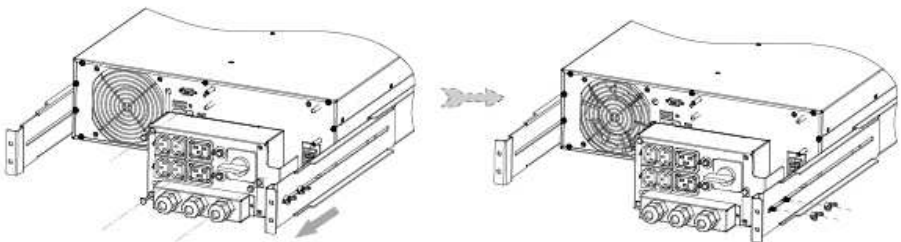

Manual for Rack Kit of PowerWalker VFI 600RT LCD Rack Fixing

PDU Fixing

EN

If you want to remove PDU, please follow the figures as below.

Manual for Rack Kit of PowerWalker VFI 1000RT LCD

Rack fixing

EN

PDU fixing