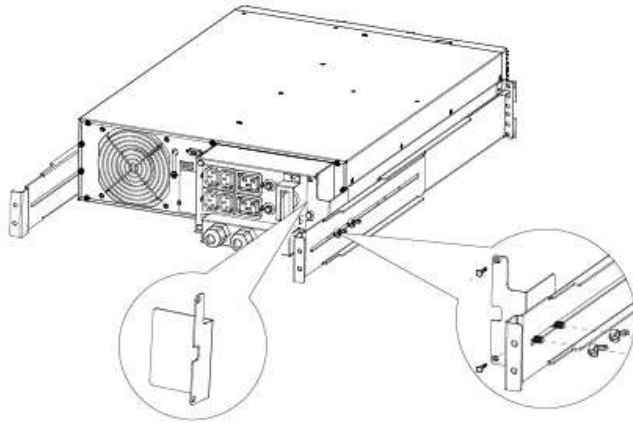

Manual for Rack Kit of PowerWalker VFI 600RT LCD Rack Fixing

PDU Fixing

EN

If you want to remove PDU, please follow the figures as below.

Manual for Rack Kit of PowerWalker VFI 1000RT LCD

Rack fixing

EN

PDU fixing