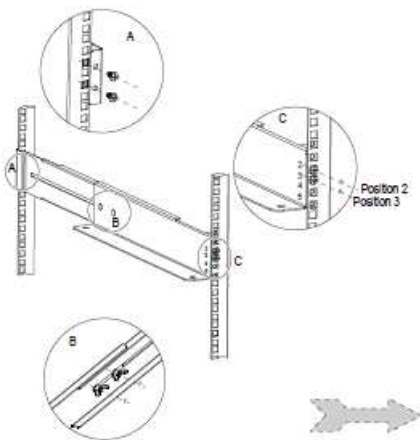

Manual for Rack Kit of PowerWalker VFI 600RT LCD Rack Fixing

PDU Fixing

EN

If you want to remove PDU, please follow the figures as below.

Manual for Rack Kit of PowerWalker VFI 1000RT LCD

Rack fixing

EN

PDU fixing

EN

If you want to remove PDU, please follow the figures as below.